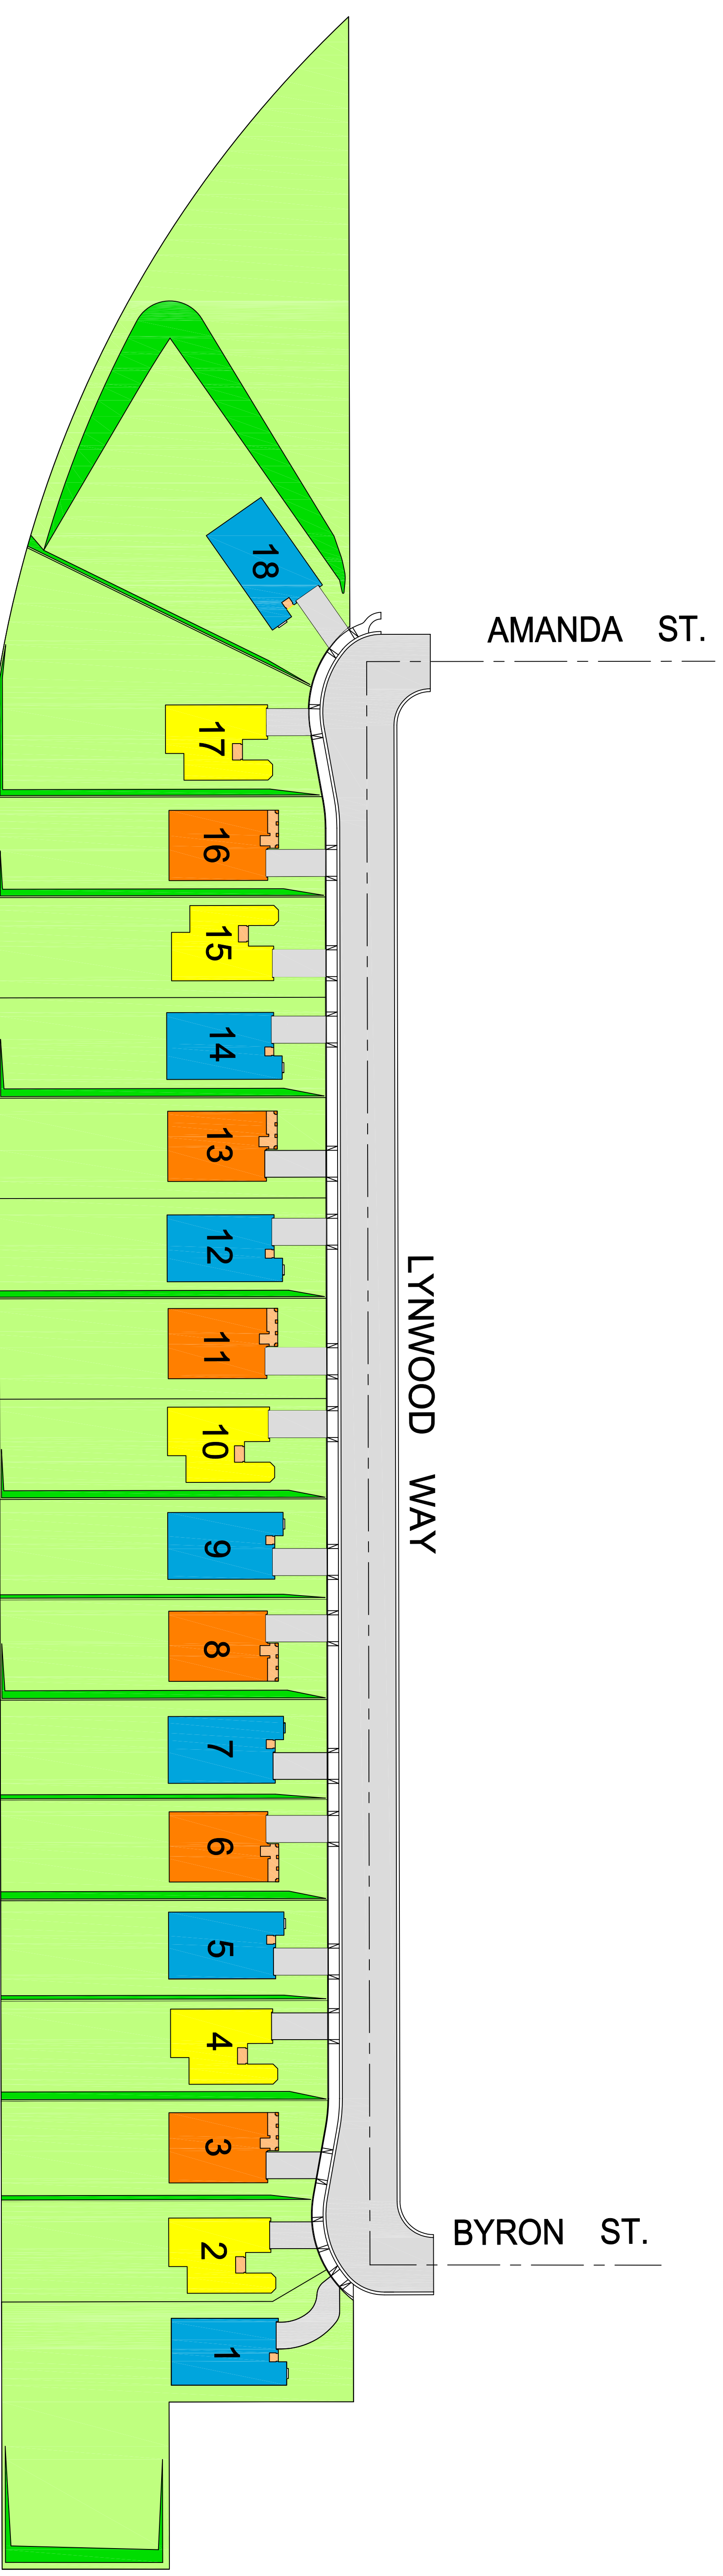

LYNWOOD ESTATES

G.F.C. ENTERPRISES, LLC.

TRACT NO. 17793
18 LOTS

LEGEND

- PLAN 1
- PLAN 2
- PLAN 3

HOUSE MIX

- PLAN 1: 5 LOTS
- PLAN 2: 6 LOTS
- PLAN 3: 7 LOTS

CITY OF SAN BERNARDINO

SITE PLAN TRACT NO. 17793

413 WICKAY DRIVE
SAN BERNARDINO, CA 92408
(909) 384-7464

DRAWN BY: J.C.H. DATE: 2/13/07 SCALE: 1" = 50' SHEET: 1 OF 1 JOB NO: 05-525